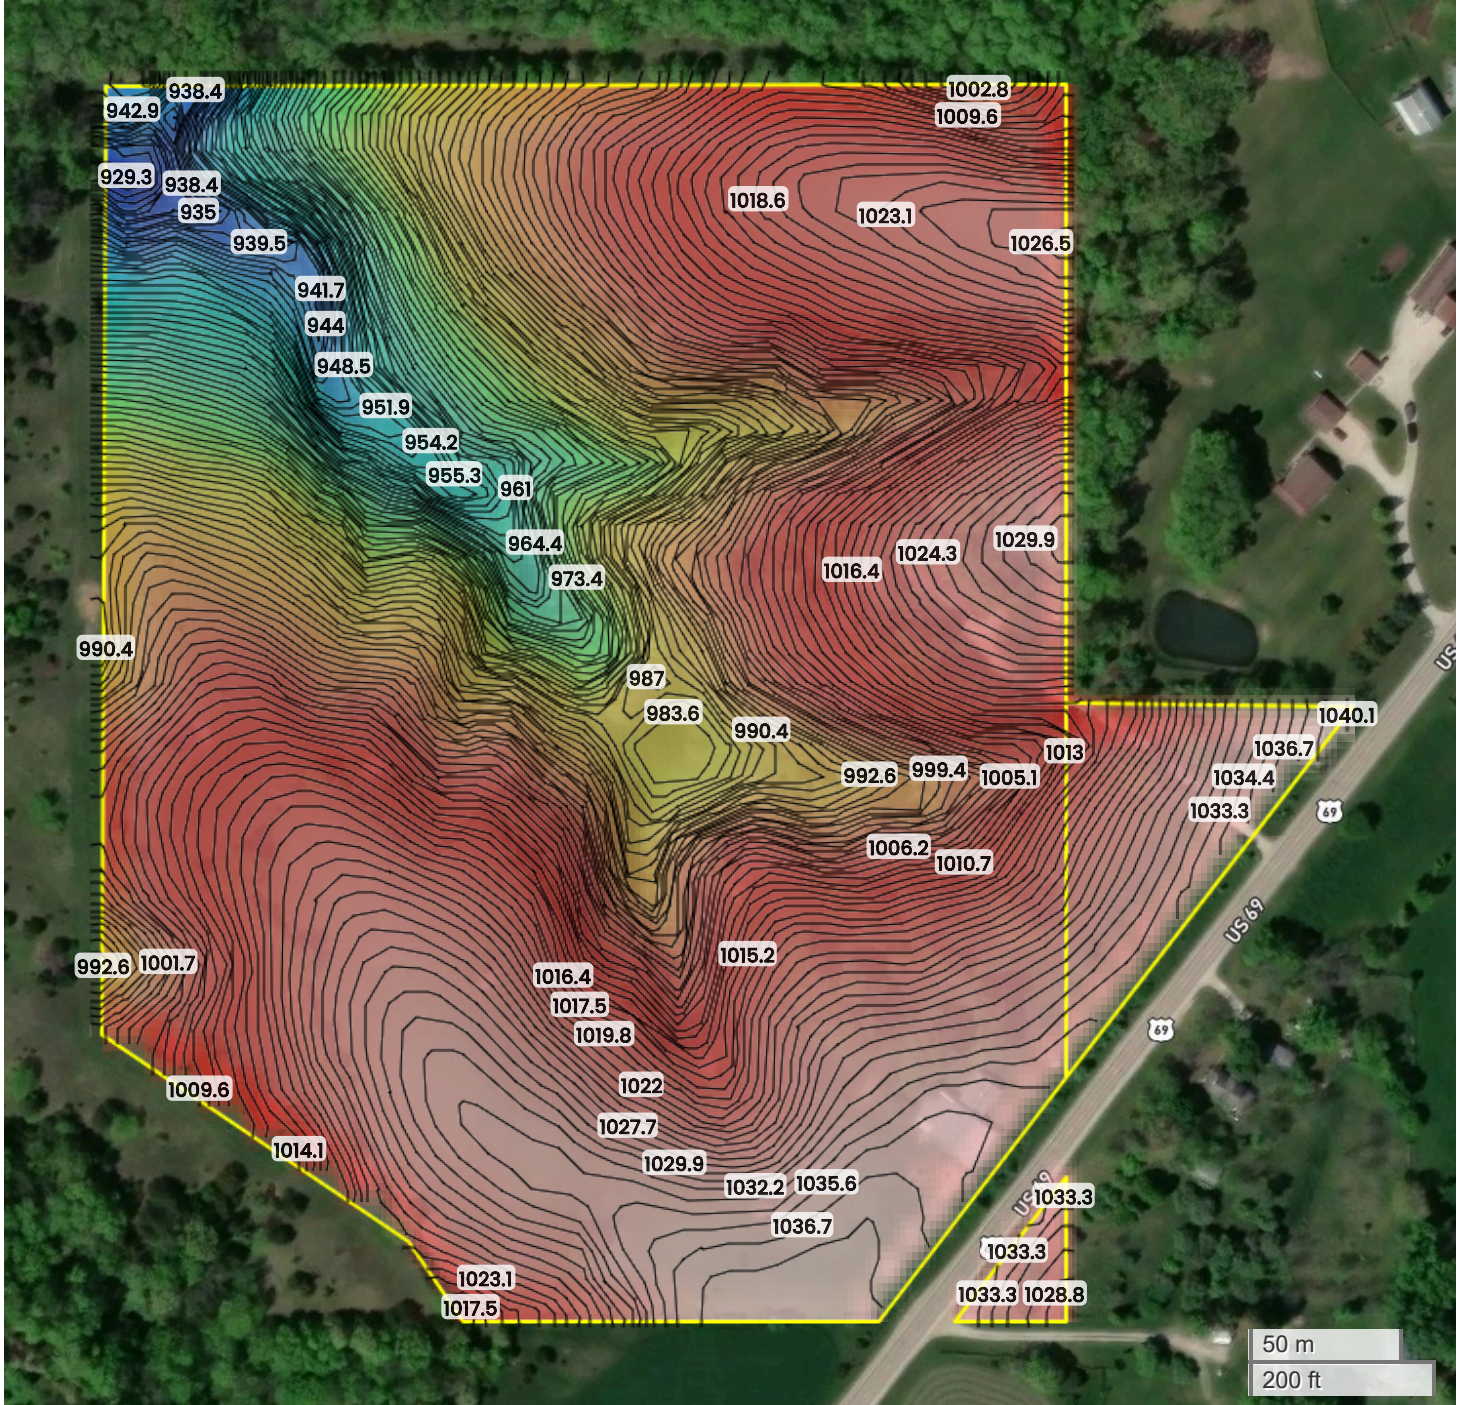

JUDITH R. ROMINE ESTATE (30.66 AC TOTAL, 13.49 AC TILLABLE)

TOPOGRAPHY

Center: 41.156302, -93.645695

05-73N-24W

Liberty Township
Clarke County, IA

Source:	USGS 10m DEM
Interval(ft):	3
Max:	1040.1 ft
Min:	929.3 ft
Range:	110.8 ft
Average:	984.7 ft